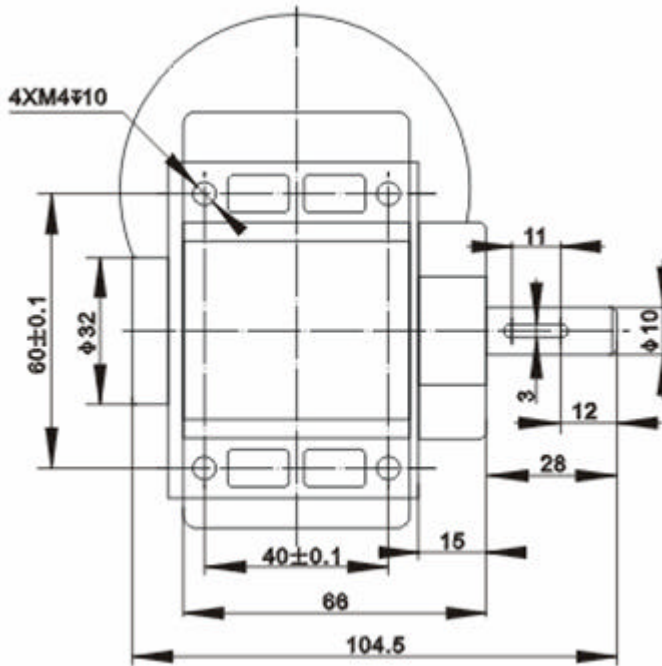

The PMDC motor has such features: low noise, small vibration, long-using time.

Type	Rated voltage V	No-load speed r/min	Rated current A	Rated torque mN.m	Rated speed r/min	Rated power W
76ZY24-30/76WJ57	24	60		5700	/	30