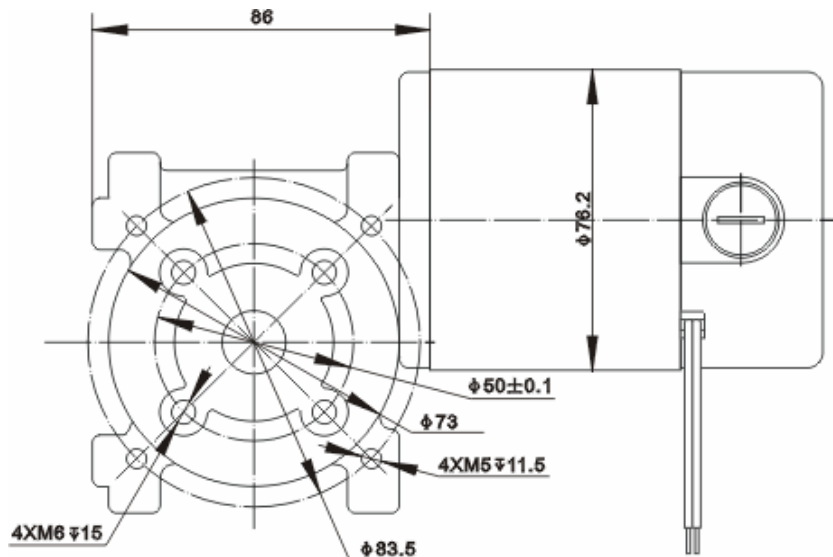

The PMDC motor has such features: low noise, small vibration, long-using time.

Type	Rated voltage V	No-load speed r/min	Rated current A	Rated torque mN.m	Rated speed r/min	Rated power W
76ZY24-30/76WJ57	24	60		5700	/	30